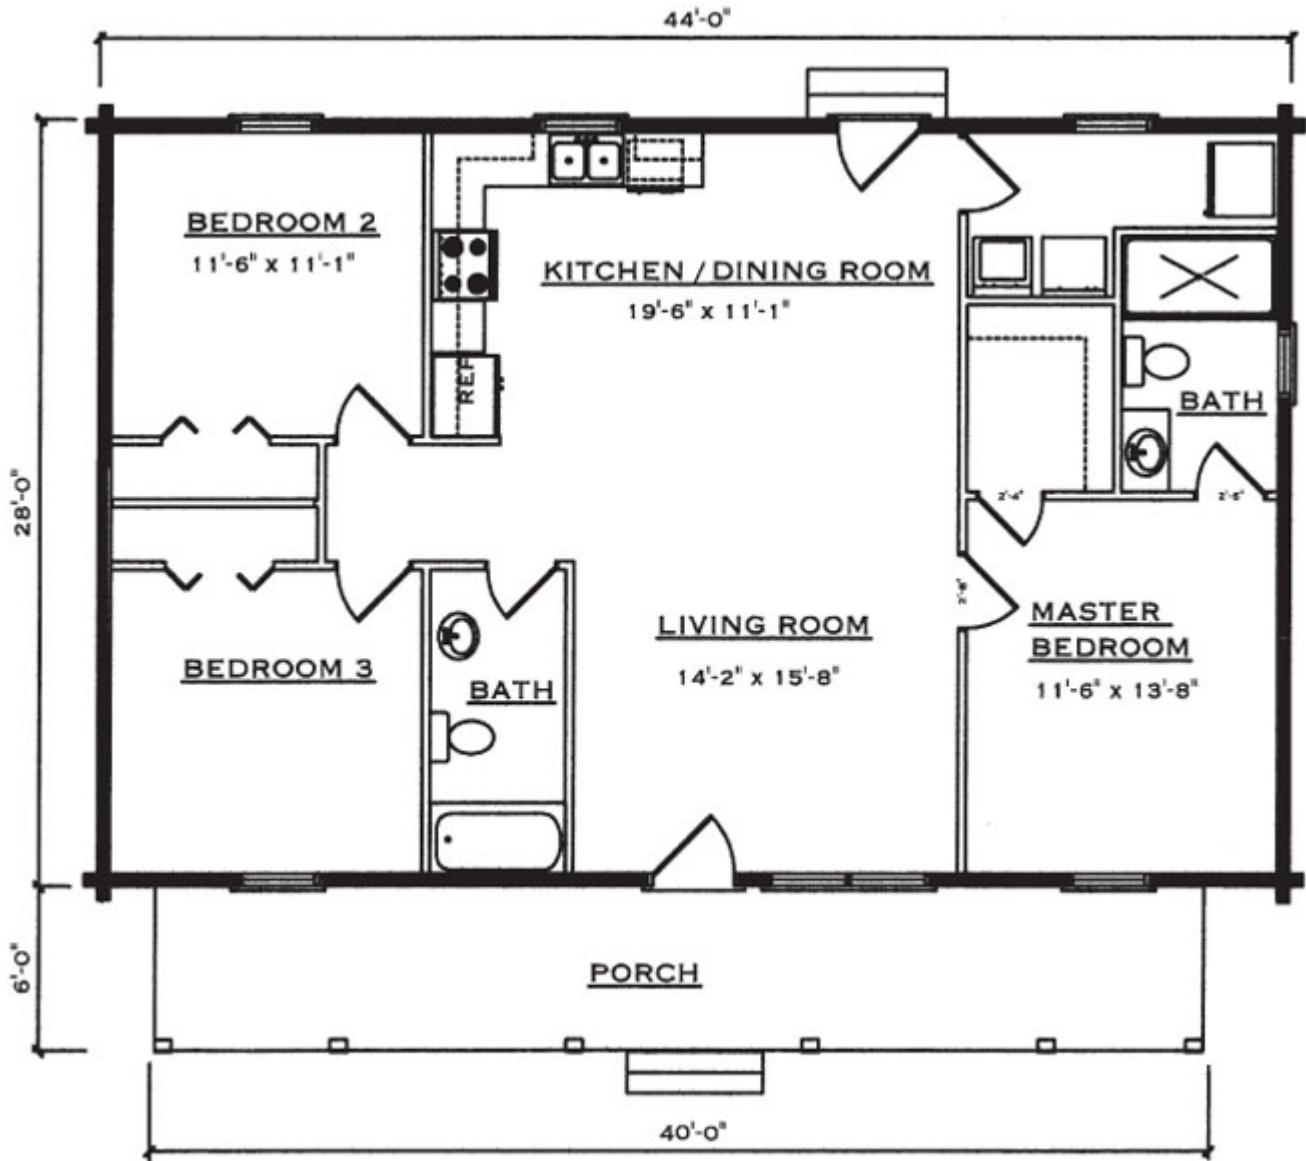

Alcoa

Square Footage (Living Space)	
First Floor	1,232
Number of Beds / Baths	3 / 2
Total	1,232

Drawings are artist renderings for sales purpose only. Obtain construction drawings for actual dimensions.
COPYRIGHT, Daniel Boone Log Homes (DBLH). Any reproduction or reuse of this drawing without the express written consent of DBLH is prohibited and unlawful.