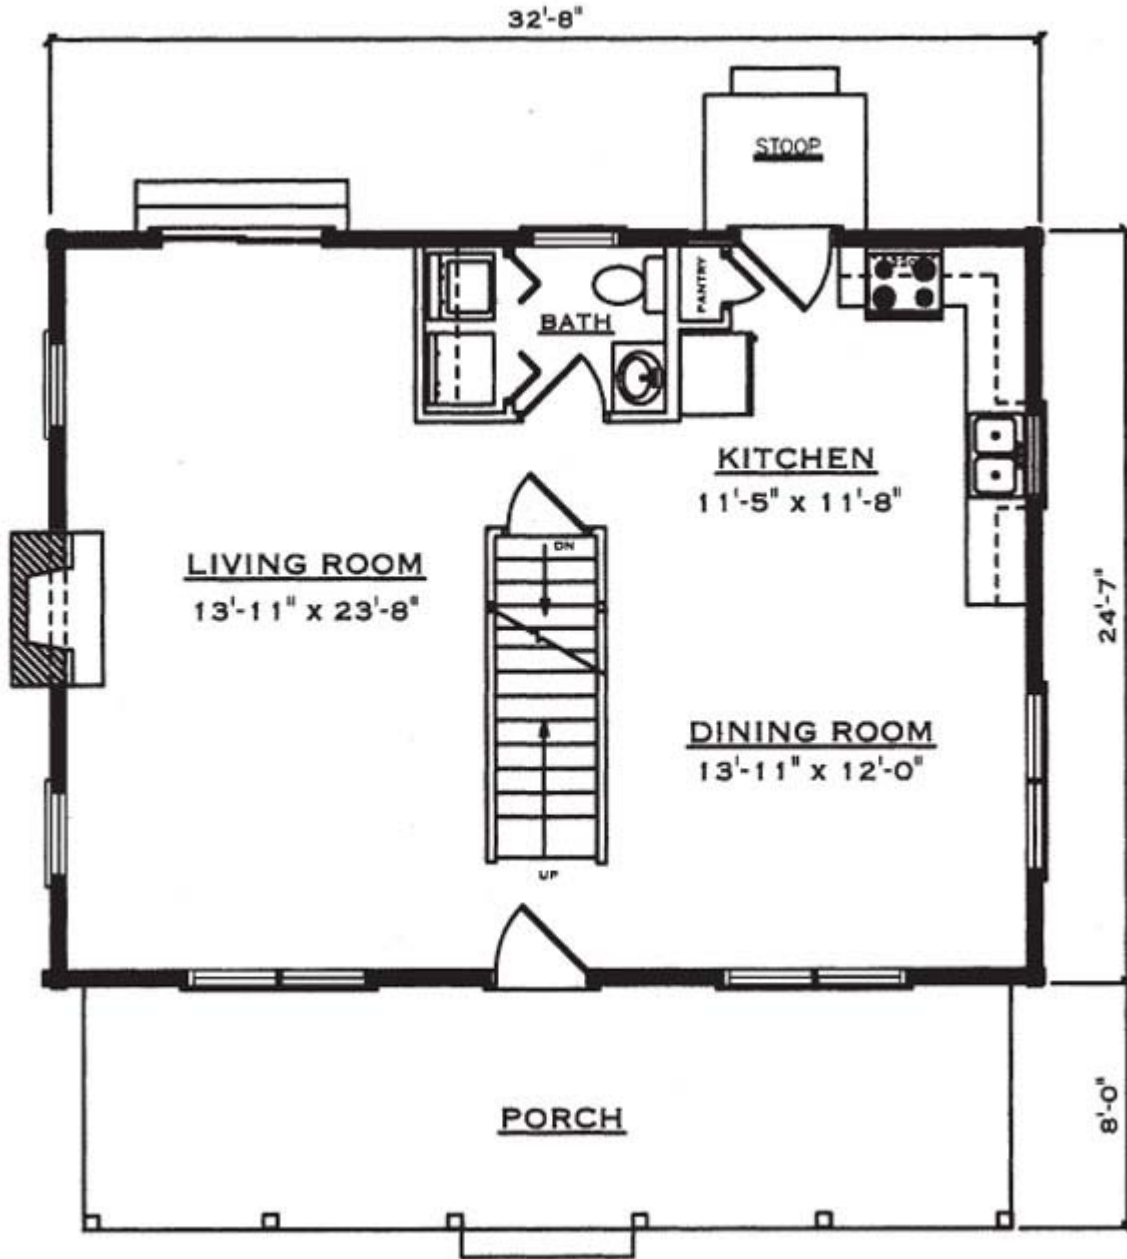

# Bison

Square Footage (Living Space)	
First Floor	806
Second Floor	765
Number of Beds / Baths	3 / 2
Total	1,568

Drawings are artist renderings for sales purpose only. Obtain construction drawings for actual dimensions.  
COPYRIGHT, Daniel Boone Log Homes (DBLH). Any reproduction or reuse of this drawing without the express written consent of DBLH is prohibited and unlawful.

# Bison

Square Footage (Living Space)	
First Floor	806
Second Floor	765
Number of Beds / Baths	3 / 2
Total	1,568

COPYRIGHT, Daniel Boone Log Homes (DBLH). Any reproduction or reuse of this drawing without the express written consent of DBLH is prohibited and unlawful.