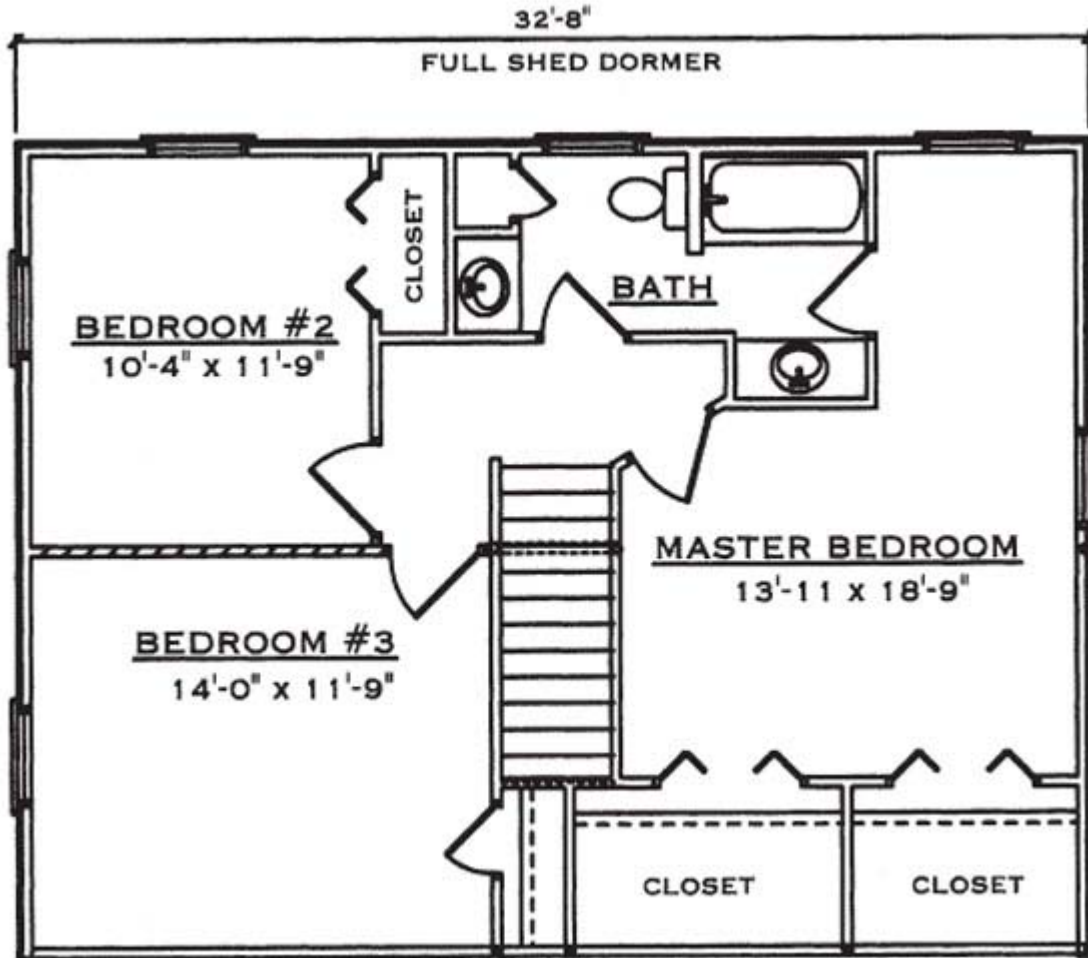

# Bison

Square Footage (Living Space)	
First Floor	806
Second Floor	765
Number of Beds / Baths	3 / 2
Total	1,568

Drawings are artist renderings for sales purpose only. Obtain construction drawings for actual dimensions.  
COPYRIGHT, Daniel Boone Log Homes (DBLH). Any reproduction or reuse of this drawing without the express written consent of DBLH is prohibited and unlawful.

# Bison

Square Footage (Living Space)	
First Floor	806
Second Floor	765
Number of Beds / Baths	3 / 2
Total	1,568

COPYRIGHT, Daniel Boone Log Homes (DBLH). Any reproduction or reuse of this drawing without the express written consent of DBLH is prohibited and unlawful.