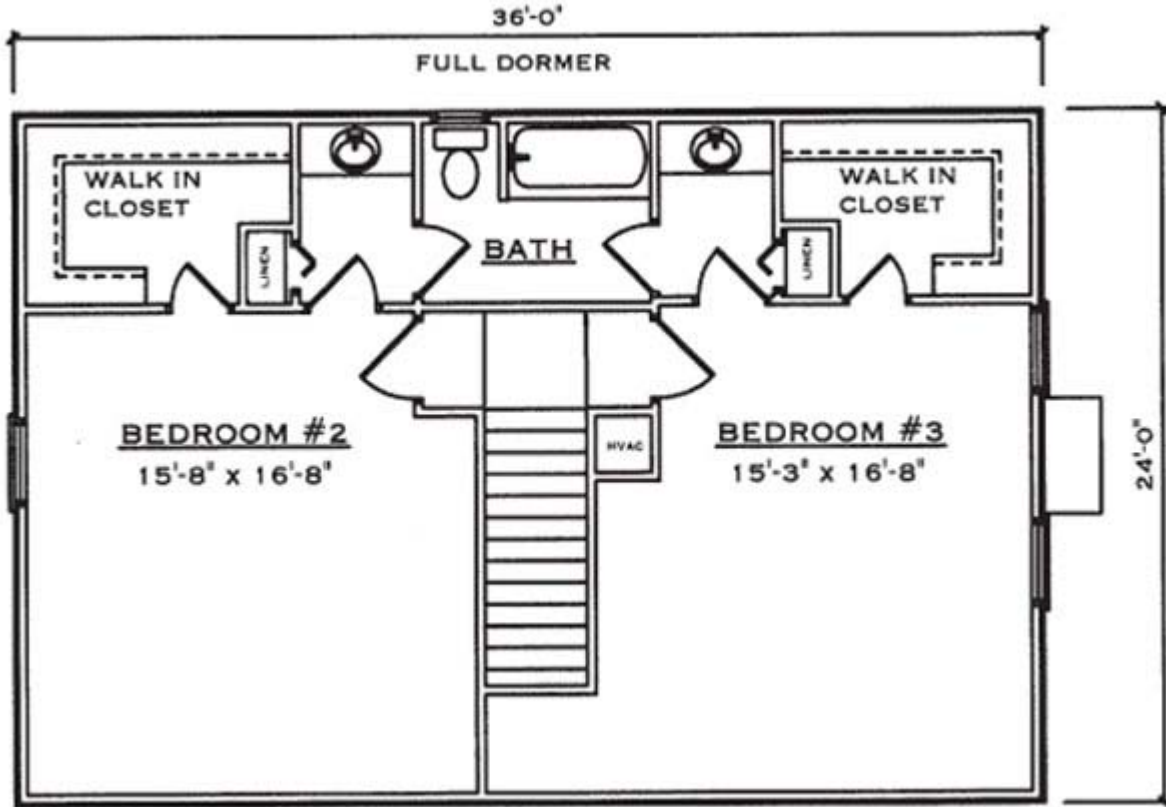

Boone

Square Footage (Living Space)	
First Floor	1,296
Second Floor	826
Number of Beds / Baths	3 / 2.5
Total	2,122

Drawings are artist renderings for sales purpose only. Obtain construction drawings for actual dimensions.
COPYRIGHT, Daniel Boone Log Homes (DBLH). Any reproduction or reuse of this drawing without the express written consent of DBLH is prohibited and unlawful.

Boone

Square Footage (Living Space)	
First Floor	1,296
Second Floor	826
Number of Beds / Baths	3 / 2.5
Total	2,122

COPYRIGHT, Daniel Boone Log Homes (DBLH). Any reproduction or reuse of this drawing without the express written consent of DBLH is prohibited and unlawful.