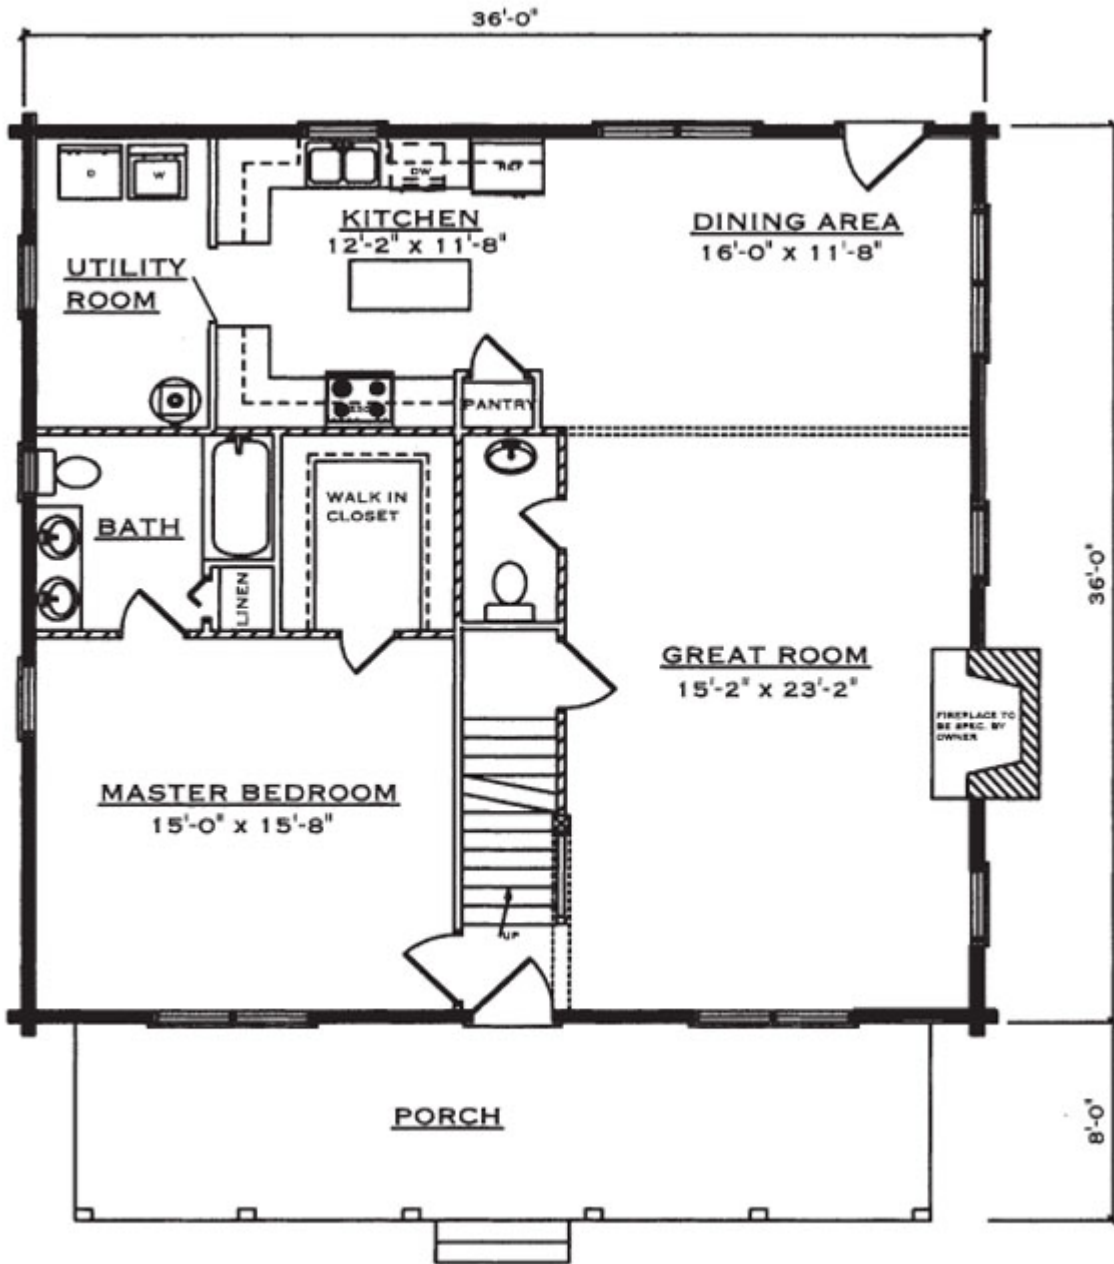

Boone

Square Footage (Living Space)	
First Floor	1,296
Second Floor	826
Number of Beds / Baths	3 / 2.5
Total	2,122

Drawings are artist renderings for sales purpose only. Obtain construction drawings for actual dimensions.
COPYRIGHT, Daniel Boone Log Homes (DBLH). Any reproduction or reuse of this drawing without the express written consent of DBLH is prohibited and unlawful.

Boone

Square Footage (Living Space)	
First Floor	1,296
Second Floor	826
Number of Beds / Baths	3 / 2.5
Total	2,122

COPYRIGHT, Daniel Boone Log Homes (DBLH). Any reproduction or reuse of this drawing without the express written consent of DBLH is prohibited and unlawful.