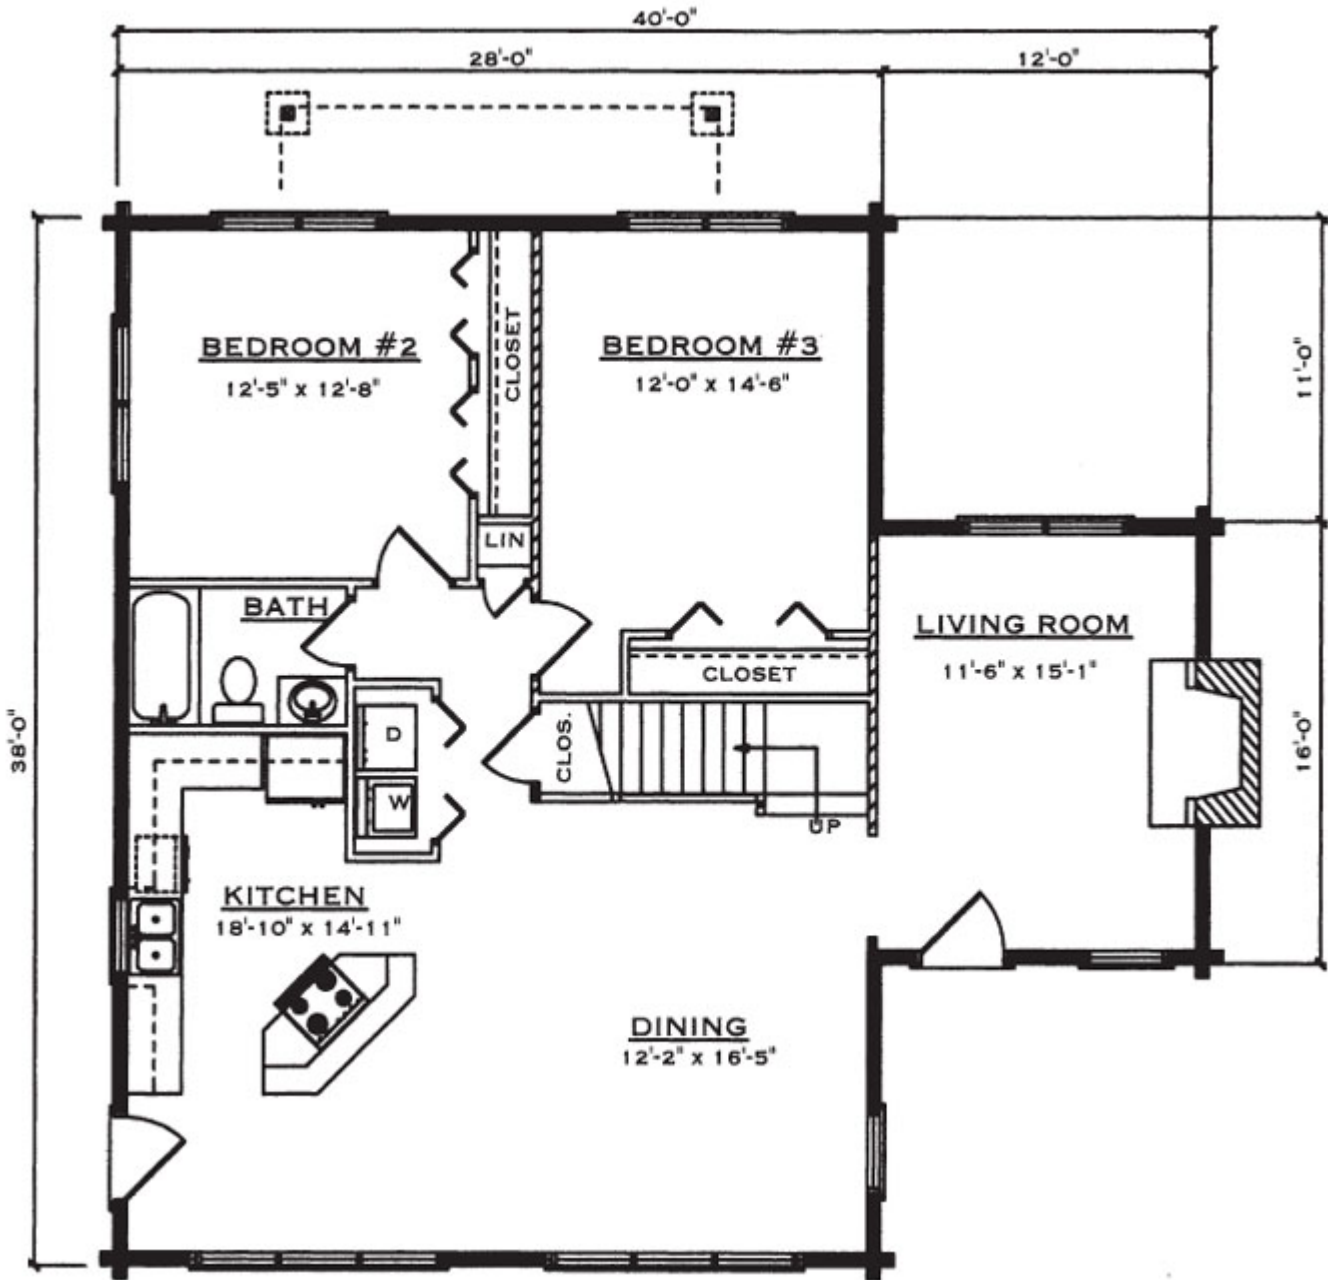

# Crockett

Square Footage (Living Space)	
First Floor	1,256
Second Floor	799
Number of Beds / Baths	3/4 / 2
Total	2,055

Drawings are artist renderings for sales purpose only. Obtain construction drawings for actual dimensions.  
COPYRIGHT, Daniel Boone Log Homes (DBLH). Any reproduction or reuse of this drawing without the express written consent of DBLH is prohibited and unlawful.