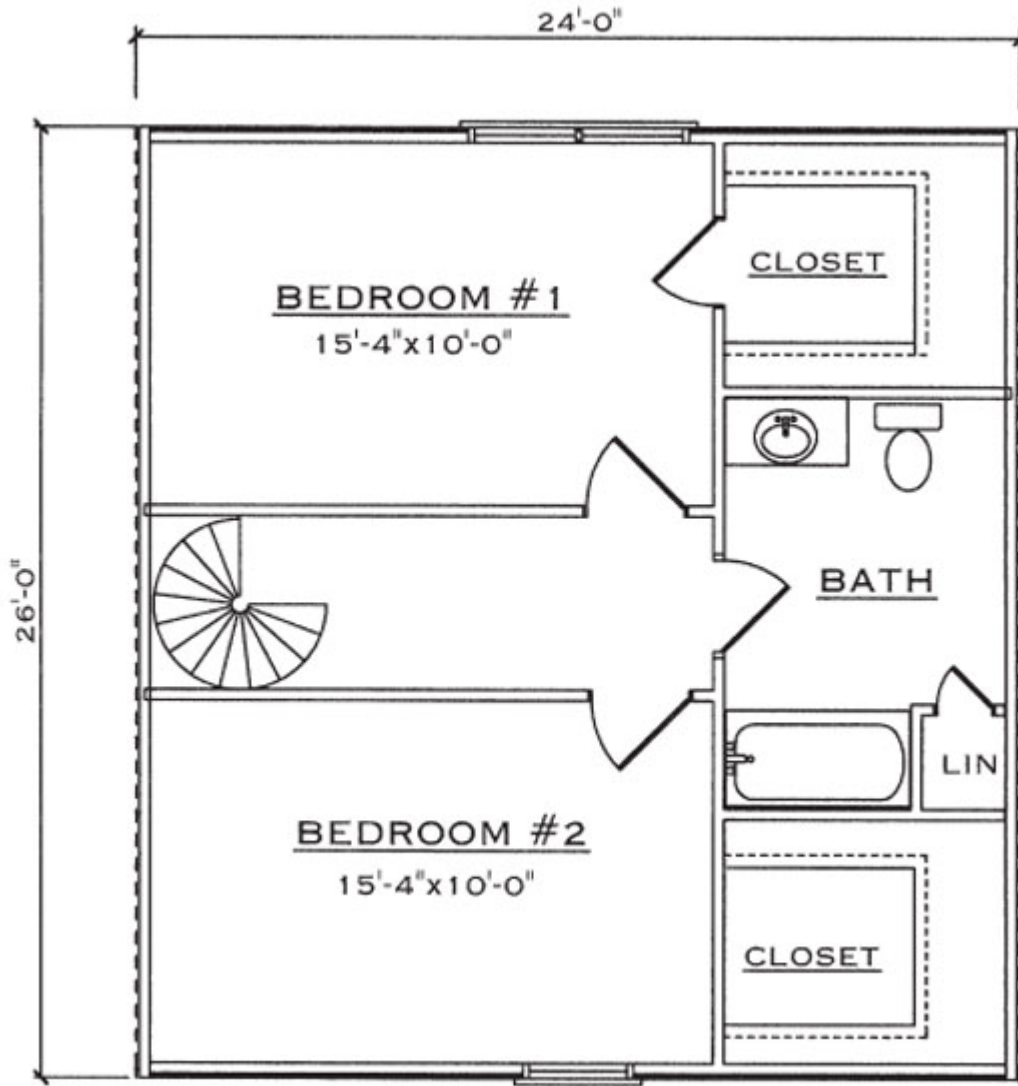

Getaway

Square Footage (Living Space)	
First Floor	624
Second Floor	568
Number of Beds / Baths	2 / 2
Total	1,192

FIRST FLOOR PLAN

Drawings are artist renderings for sales purpose only. Obtain construction drawings for actual dimensions.
COPYRIGHT, Daniel Boone Log Homes (DBLH). Any reproduction or reuse of this drawing without the express written consent of DBLH is prohibited and unlawful.

Getaway

Square Footage (Living Space)	
First Floor	624
Second Floor	568
Number of Beds / Baths	2 / 2
Total	1,192

COPYRIGHT, Daniel Boone Log Homes (DBLH). Any reproduction or reuse of this drawing without the express written consent of DBLH is prohibited and unlawful.