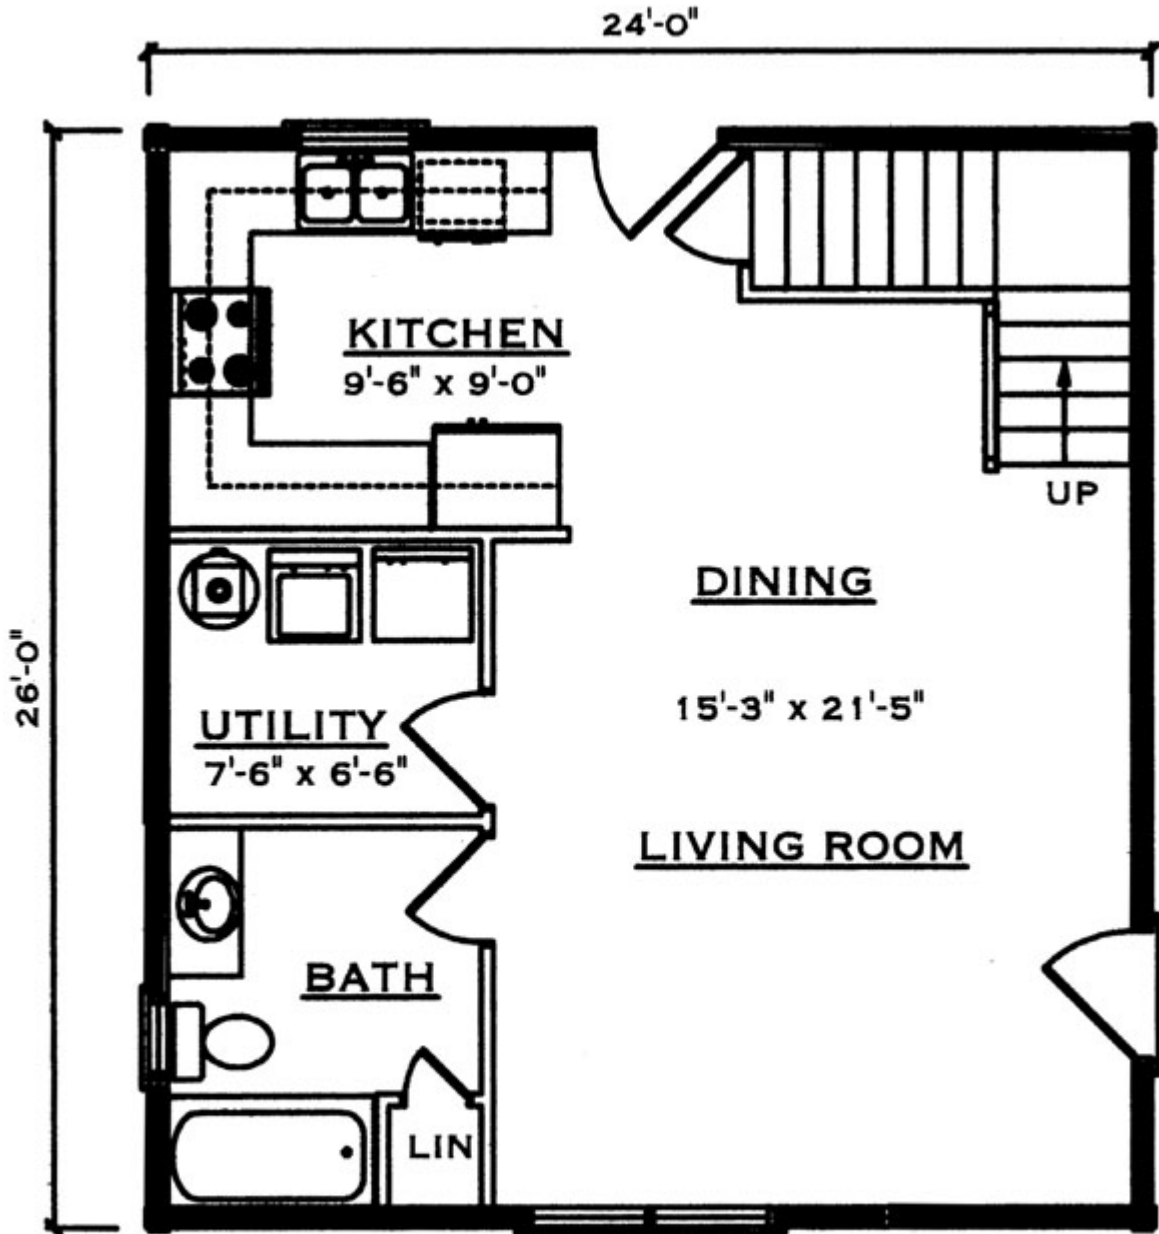

Getaway

Square Footage (Living Space)	
First Floor	624
Second Floor	568
Number of Beds / Baths	2 / 2
Total	1,192

FIRST FLOOR PLAN

Drawings are artist renderings for sales purpose only. Obtain construction drawings for actual dimensions.
COPYRIGHT, Daniel Boone Log Homes (DBLH). Any reproduction or reuse of this drawing without the express written consent of DBLH is prohibited and unlawful.

Getaway

Square Footage (Living Space)	
First Floor	624
Second Floor	568
Number of Beds / Baths	2 / 2
Total	1,192

COPYRIGHT, Daniel Boone Log Homes (DBLH). Any reproduction or reuse of this drawing without the express written consent of DBLH is prohibited and unlawful.