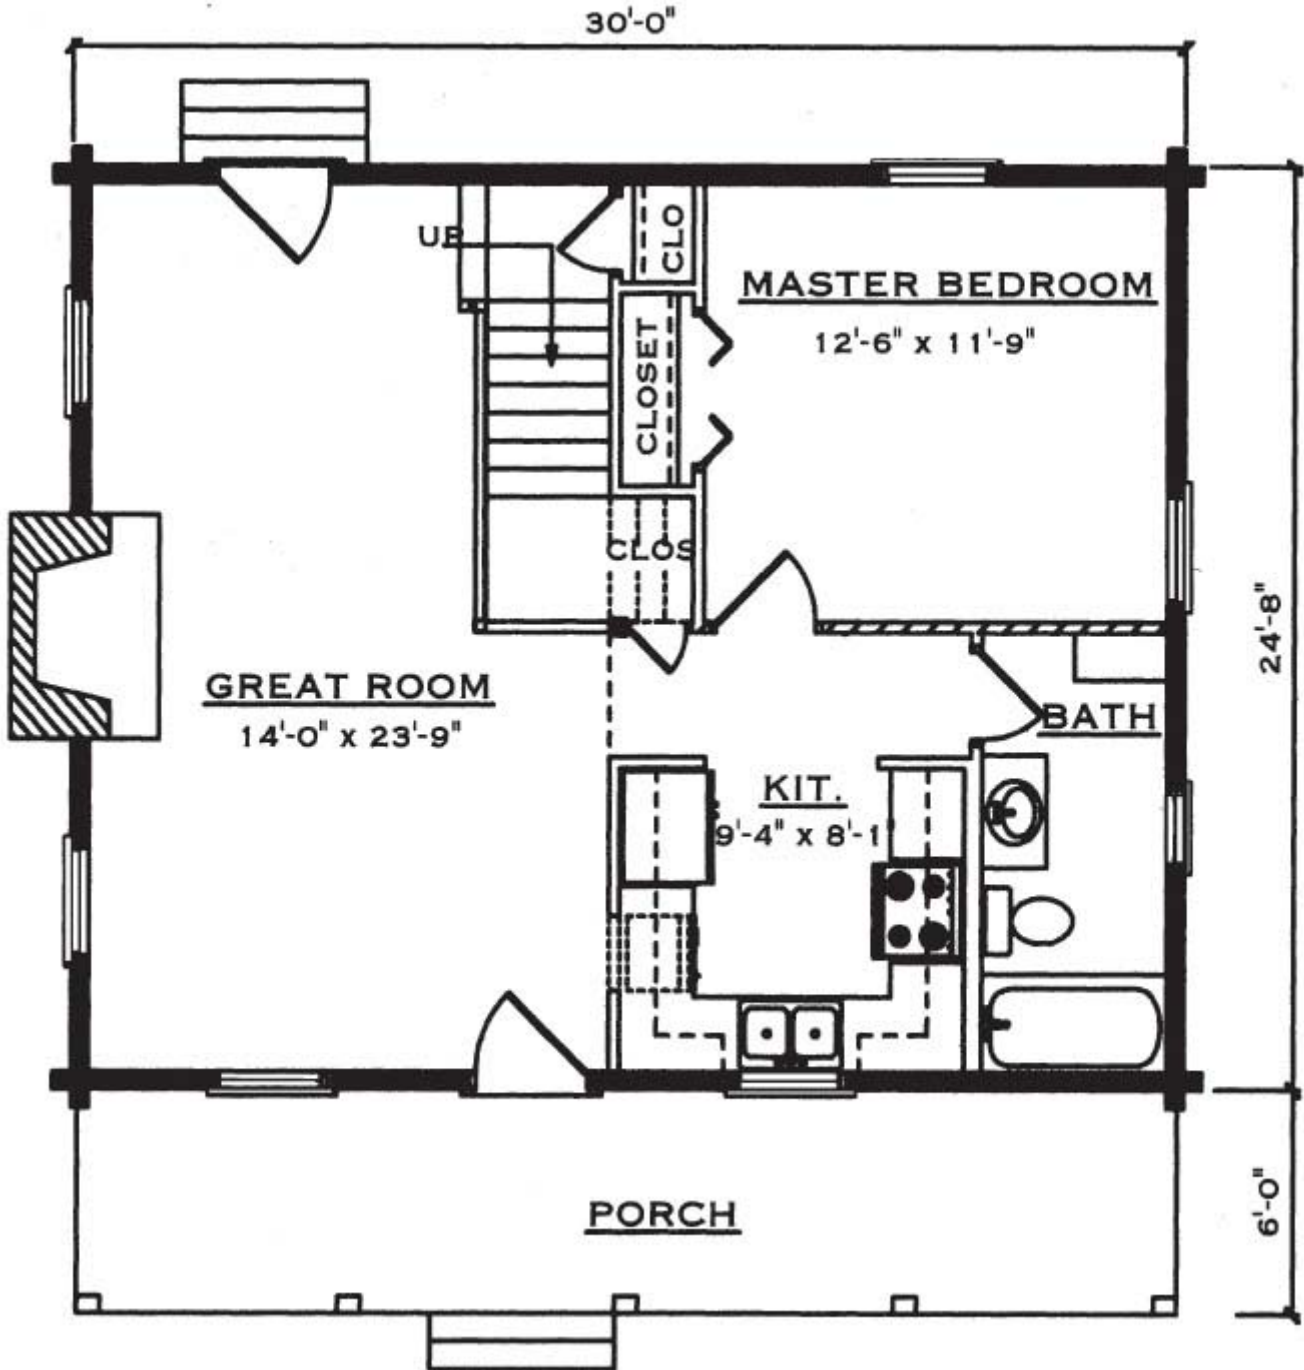

Lakeland

Square Footage (Living Space)	
First Floor	740
Second Floor	365
Number of Beds / Baths	1/2 / 1
Total	1,105

Drawings are artist renderings for sales purpose only. Obtain construction drawings for actual dimensions.
COPYRIGHT, Daniel Boone Log Homes (DBLH). Any reproduction or reuse of this drawing without the express written consent of DBLH is prohibited and unlawful.

Lakeland

Square Footage (Living Space)	
First Floor	740
Second Floor	365
Number of Beds / Baths	1/2 / 1
Total	1,105

COPYRIGHT, Daniel Boone Log Homes (DBLH). Any reproduction or reuse of this drawing without the express written consent of DBLH is prohibited and unlawful.