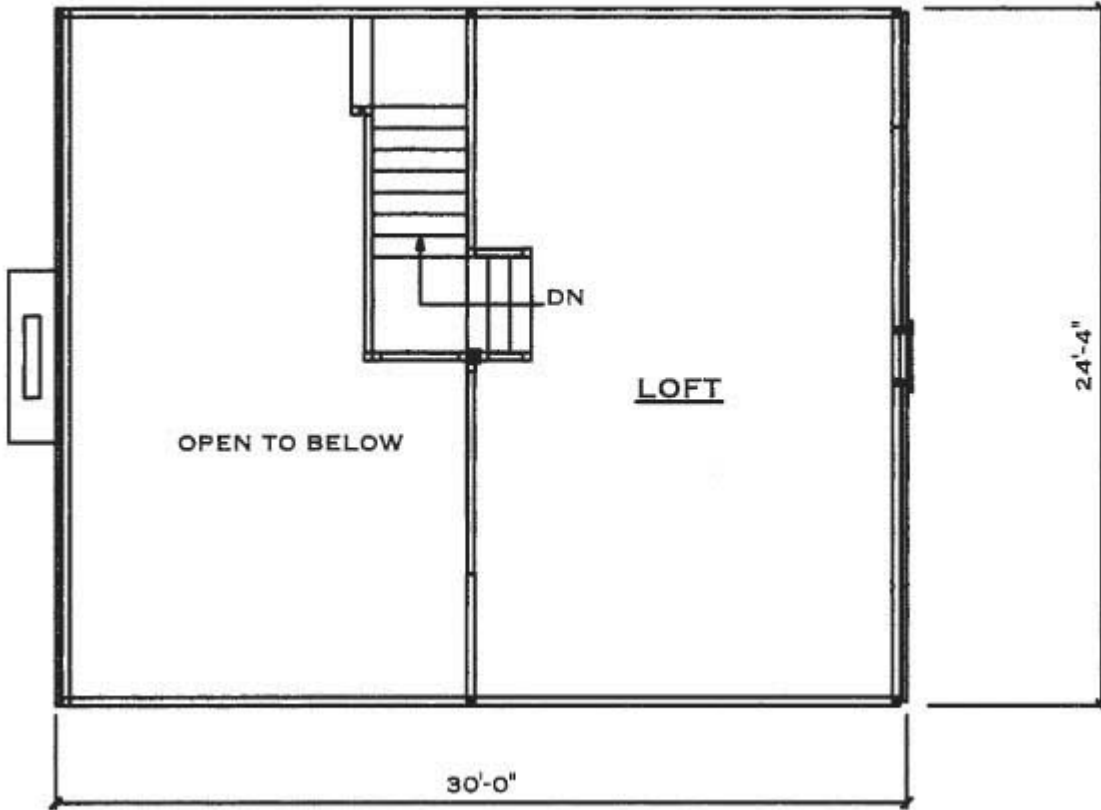

Lakeland

Square Footage (Living Space)	
First Floor	740
Second Floor	365
Number of Beds / Baths	1/2 / 1
Total	1,105

Drawings are artist renderings for sales purpose only. Obtain construction drawings for actual dimensions.
COPYRIGHT, Daniel Boone Log Homes (DBLH). Any reproduction or reuse of this drawing without the express written consent of DBLH is prohibited and unlawful.

Lakeland

Square Footage (Living Space)	
First Floor	740
Second Floor	365
Number of Beds / Baths	1/2 / 1
Total	1,105

COPYRIGHT, Daniel Boone Log Homes (DBLH). Any reproduction or reuse of this drawing without the express written consent of DBLH is prohibited and unlawful.