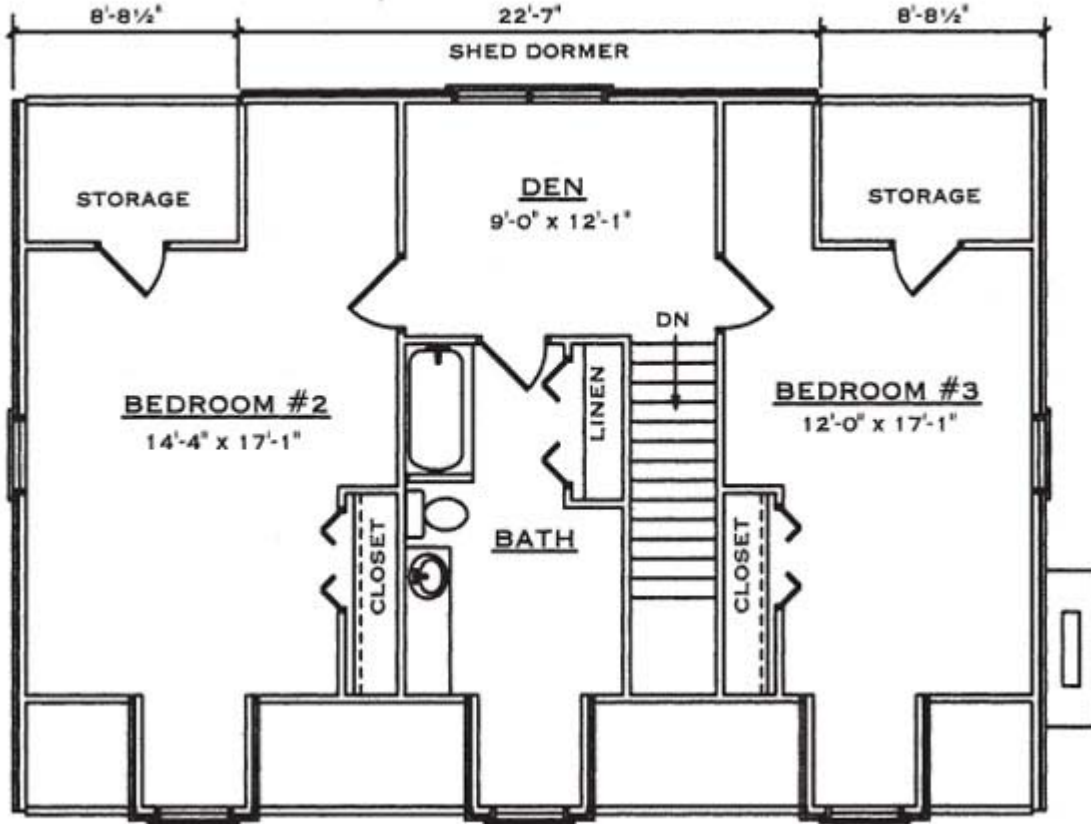

Morgan

Square Footage (Living Space)	
First Floor	1,120
Second Floor	1,065
Number of Beds / Baths	3/4 / 2.5
Total	2,185

Drawings are artist renderings for sales purpose only. Obtain construction drawings for actual dimensions.
COPYRIGHT, Daniel Boone Log Homes (DBLH). Any reproduction or reuse of this drawing without the express written consent of DBLH is prohibited and unlawful.

Morgan

Square Footage (Living Space)	
First Floor	1,120
Second Floor	1,065
Number of Beds / Baths	3/4 / 2.5
Total	2,185

COPYRIGHT, Daniel Boone Log Homes (DBLH). Any reproduction or reuse of this drawing without the express written consent of DBLH is prohibited and unlawful.