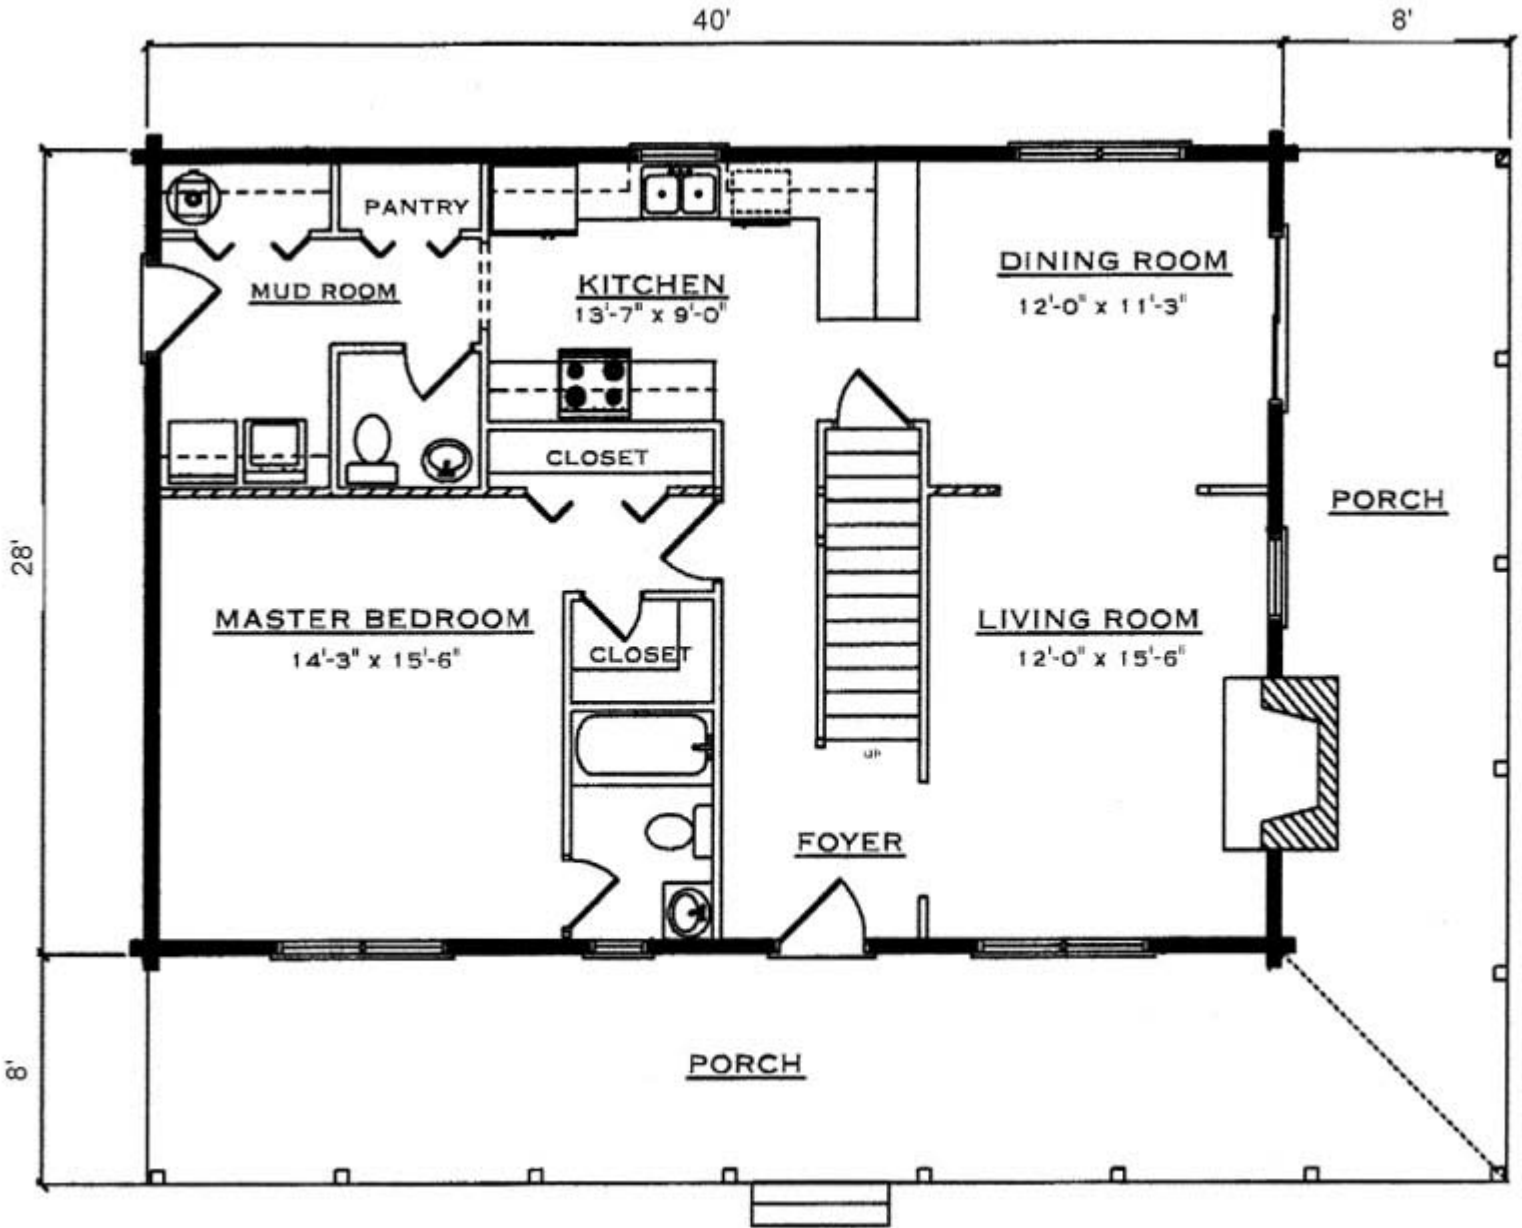

Morgan

Square Footage (Living Space)	
First Floor	1,120
Second Floor	1,065
Number of Beds / Baths	3/4 / 2.5
Total	2,185

Drawings are artist renderings for sales purpose only. Obtain construction drawings for actual dimensions.
COPYRIGHT, Daniel Boone Log Homes (DBLH). Any reproduction or reuse of this drawing without the express written consent of DBLH is prohibited and unlawful.

Morgan

Square Footage (Living Space)	
First Floor	1,120
Second Floor	1,065
Number of Beds / Baths	3/4 / 2.5
Total	2,185

COPYRIGHT, Daniel Boone Log Homes (DBLH). Any reproduction or reuse of this drawing without the express written consent of DBLH is prohibited and unlawful.