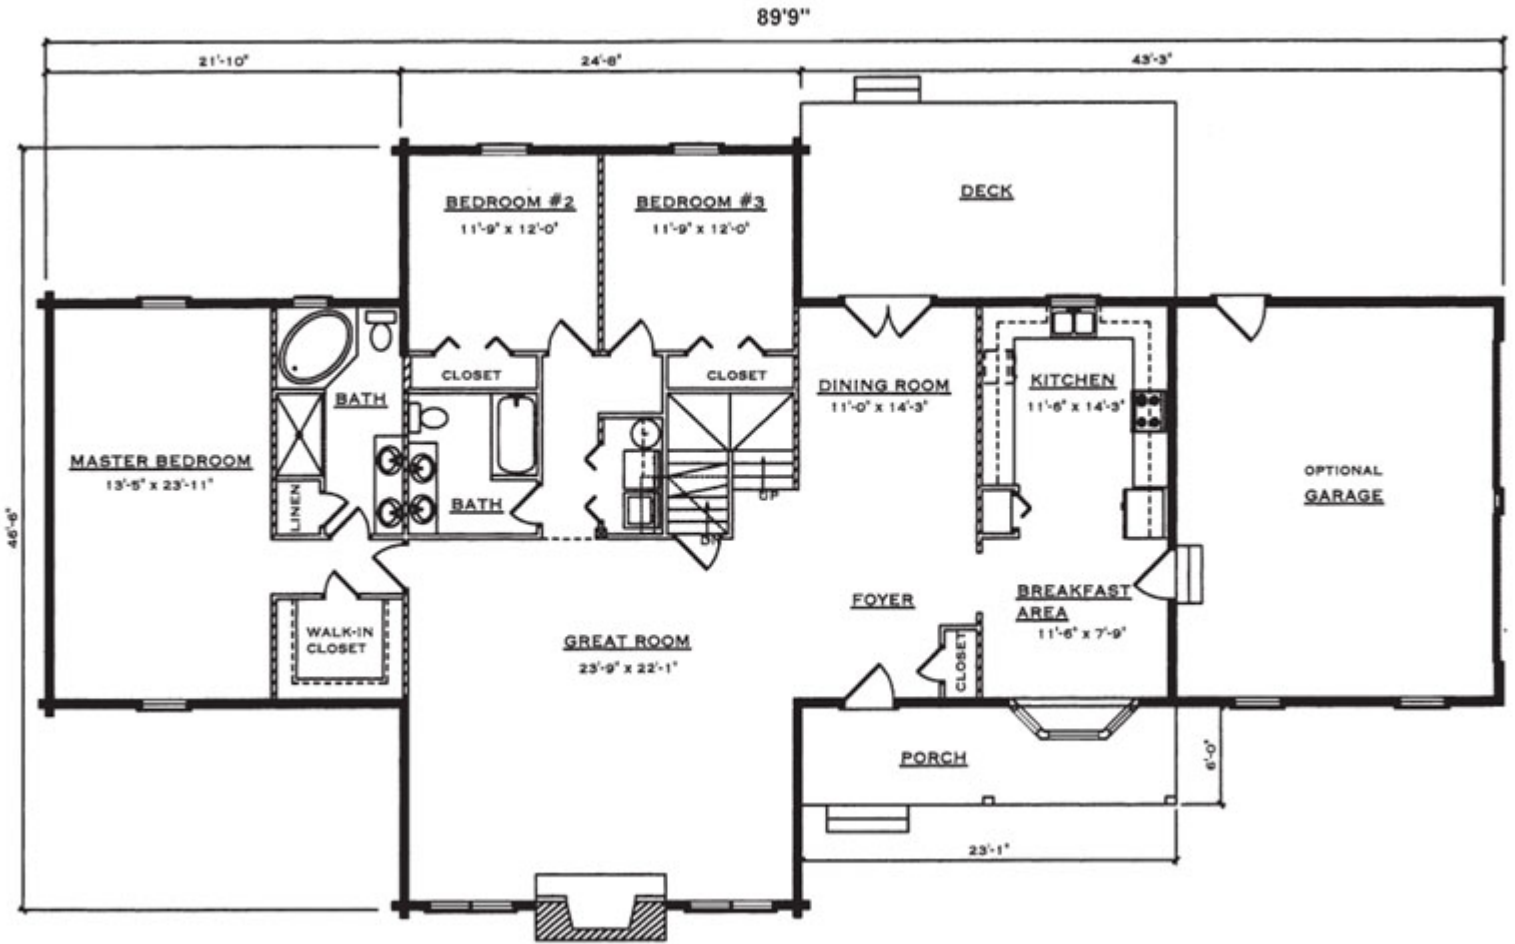

# Ridgetop

Square Footage (Living Space)	
First Floor	2,262
Second Floor	504
Number of Beds / Baths	3/4 / 2
Total	2,766

Drawings are artist renderings for sales purpose only. Obtain construction drawings for actual dimensions.  
 COPYRIGHT, Daniel Boone Log Homes (DBLH). Any reproduction or reuse of this drawing without  
 the express written consent of DBLH is prohibited and unlawful.

# Ridgetop

Square Footage (Living Space)	
First Floor	2,262
Second Floor	504
Number of Beds / Baths	3 / 4 / 2
Total	2,766

COPYRIGHT, Daniel Boone Log Homes (DBLH). Any reproduction or reuse of this drawing without the express written consent of DBLH is prohibited and unlawful.