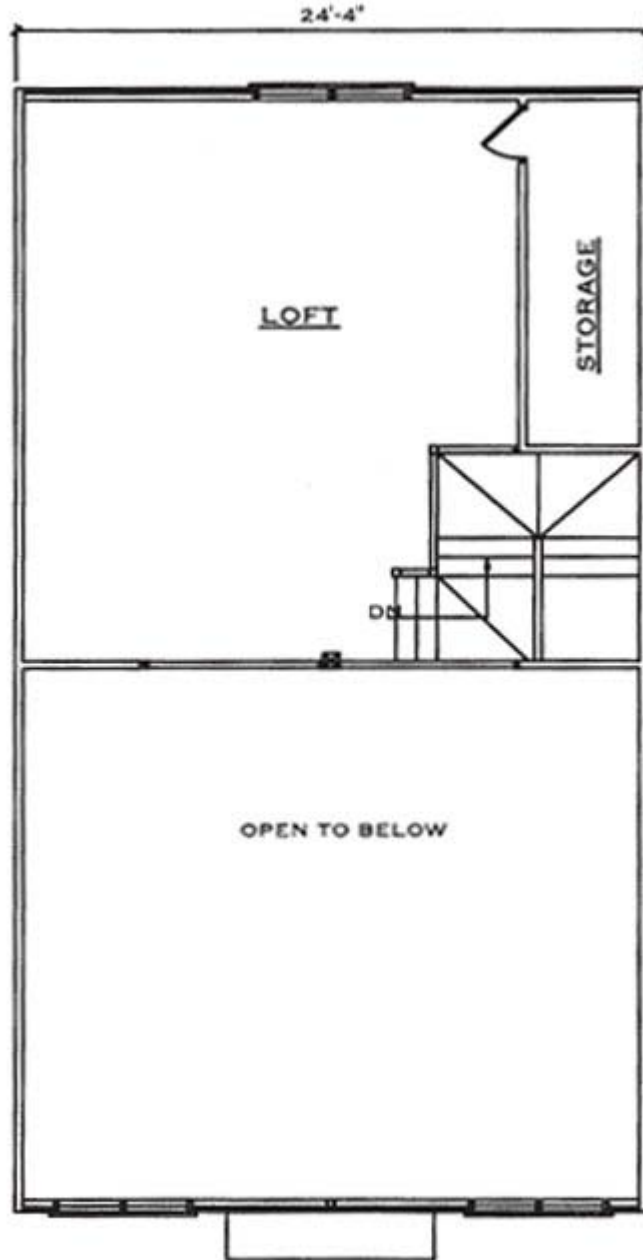

# Ridgetop

Square Footage (Living Space)	
First Floor	2,262
Second Floor	504
Number of Beds / Baths	3/4 / 2
Total	2,766

Drawings are artist renderings for sales purpose only. Obtain construction drawings for actual dimensions.  
 COPYRIGHT, Daniel Boone Log Homes (DBLH). Any reproduction or reuse of this drawing without  
 the express written consent of DBLH is prohibited and unlawful.

# Ridgetop

Square Footage (Living Space)	
First Floor	2,262
Second Floor	504
Number of Beds / Baths	3 / 4 / 2
Total	2,766

COPYRIGHT, Daniel Boone Log Homes (DBLH). Any reproduction or reuse of this drawing without the express written consent of DBLH is prohibited and unlawful.