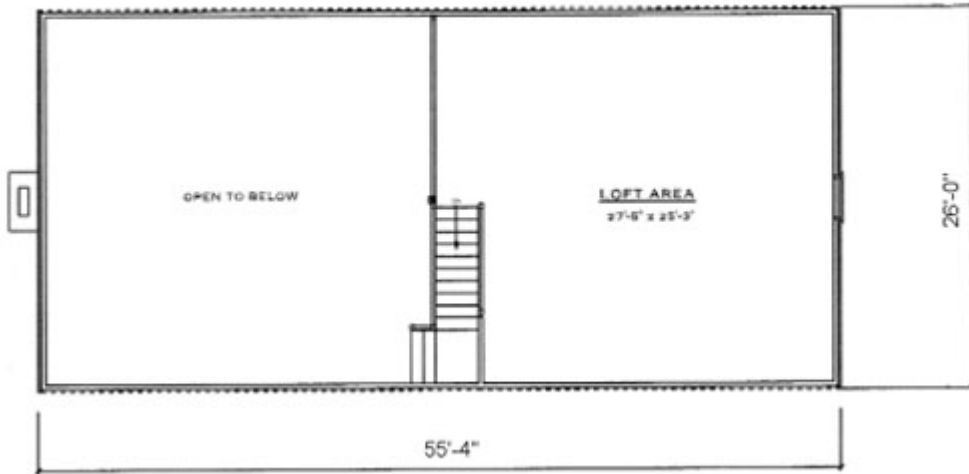

Tacoma

Square Footage (Living Space)	
First Floor	1,439
Second Floor	686
Number of Beds / Baths	2/3 / 2
Total	2,125

Drawings are artist renderings for sales purpose only. Obtain construction drawings for actual dimensions.
COPYRIGHT, Daniel Boone Log Homes (DBLH). Any reproduction or reuse of this drawing without the express written consent of DBLH is prohibited and unlawful.

Tacoma

Square Footage (Living Space)	
First Floor	1,439
Second Floor	686
Number of Beds / Baths	2/3 / 2
Total	2,125

COPYRIGHT, Daniel Boone Log Homes (DBLH). Any reproduction or reuse of this drawing without the express written consent of DBLH is prohibited and unlawful.