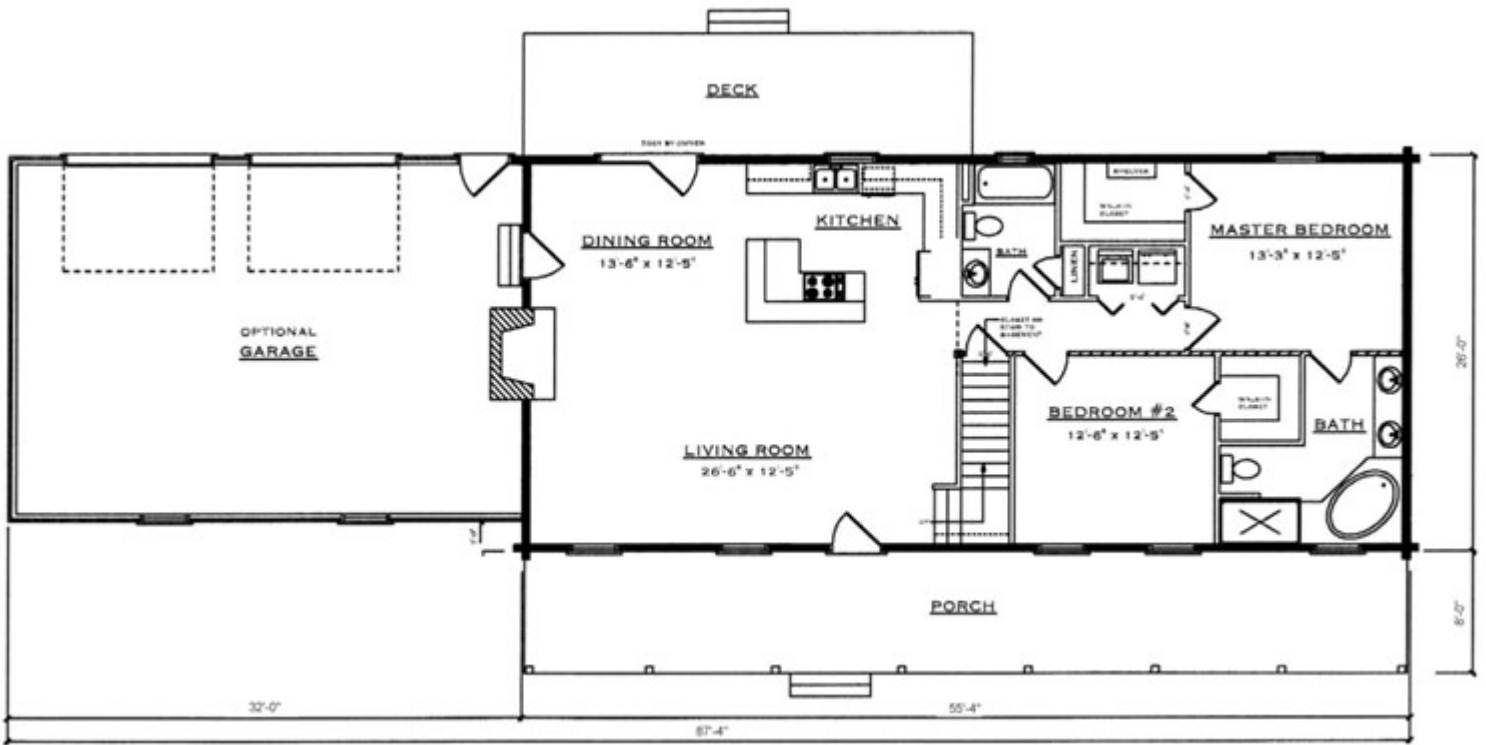

Tacoma

Square Footage (Living Space)	
First Floor	1,439
Second Floor	686
Number of Beds / Baths	2/3 / 2
Total	2,125

Drawings are artist renderings for sales purpose only. Obtain construction drawings for actual dimensions.
COPYRIGHT, Daniel Boone Log Homes (DBLH). Any reproduction or reuse of this drawing without the express written consent of DBLH is prohibited and unlawful.

Tacoma

Square Footage (Living Space)	
First Floor	1,439
Second Floor	686
Number of Beds / Baths	2/3 / 2
Total	2,125

COPYRIGHT, Daniel Boone Log Homes (DBLH). Any reproduction or reuse of this drawing without the express written consent of DBLH is prohibited and unlawful.