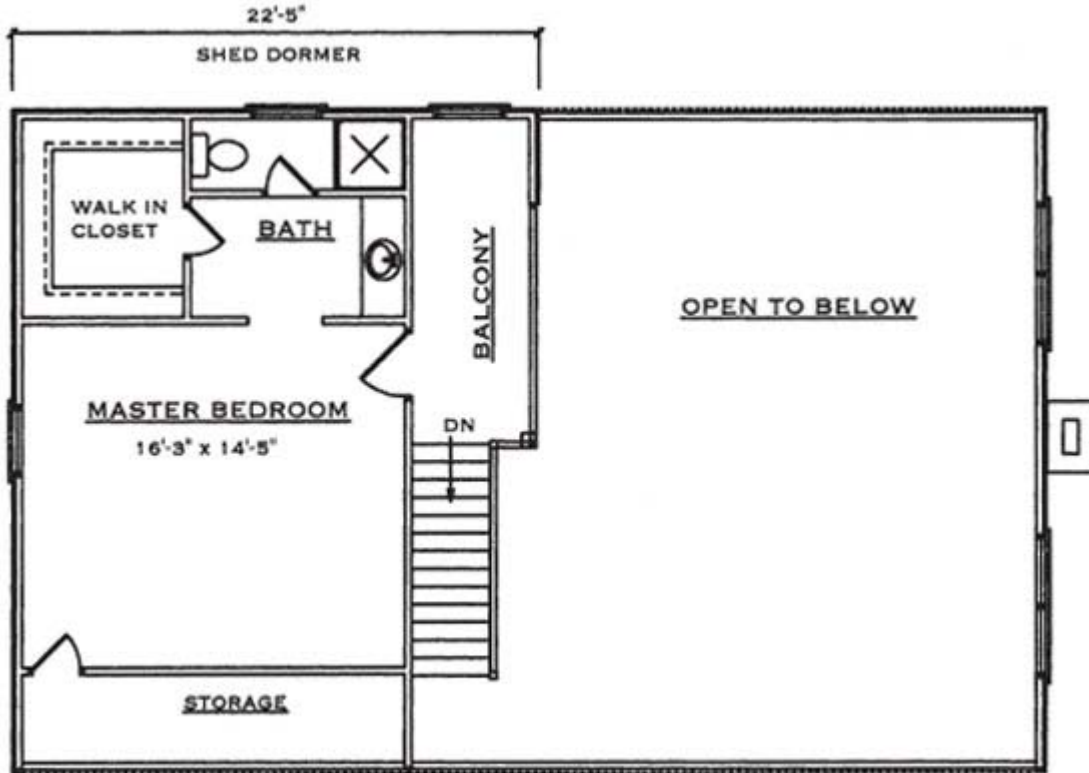

Timberline

Square Footage (Living Space)	
First Floor	1,232
Second Floor	545
Number of Beds / Baths	3 / 2
Total	1,777

Drawings are artist renderings for sales purpose only. Obtain construction drawings for actual dimensions.
COPYRIGHT, Daniel Boone Log Homes (DBLH). Any reproduction or reuse of this drawing without the express written consent of DBLH is prohibited and unlawful.

Timberline

Square Footage (Living Space)	
First Floor	1,232
Second Floor	545
Number of Beds / Baths	3 / 2
Total	1,777

COPYRIGHT, Daniel Boone Log Homes (DBLH). Any reproduction or reuse of this drawing without the express written consent of DBLH is prohibited and unlawful.