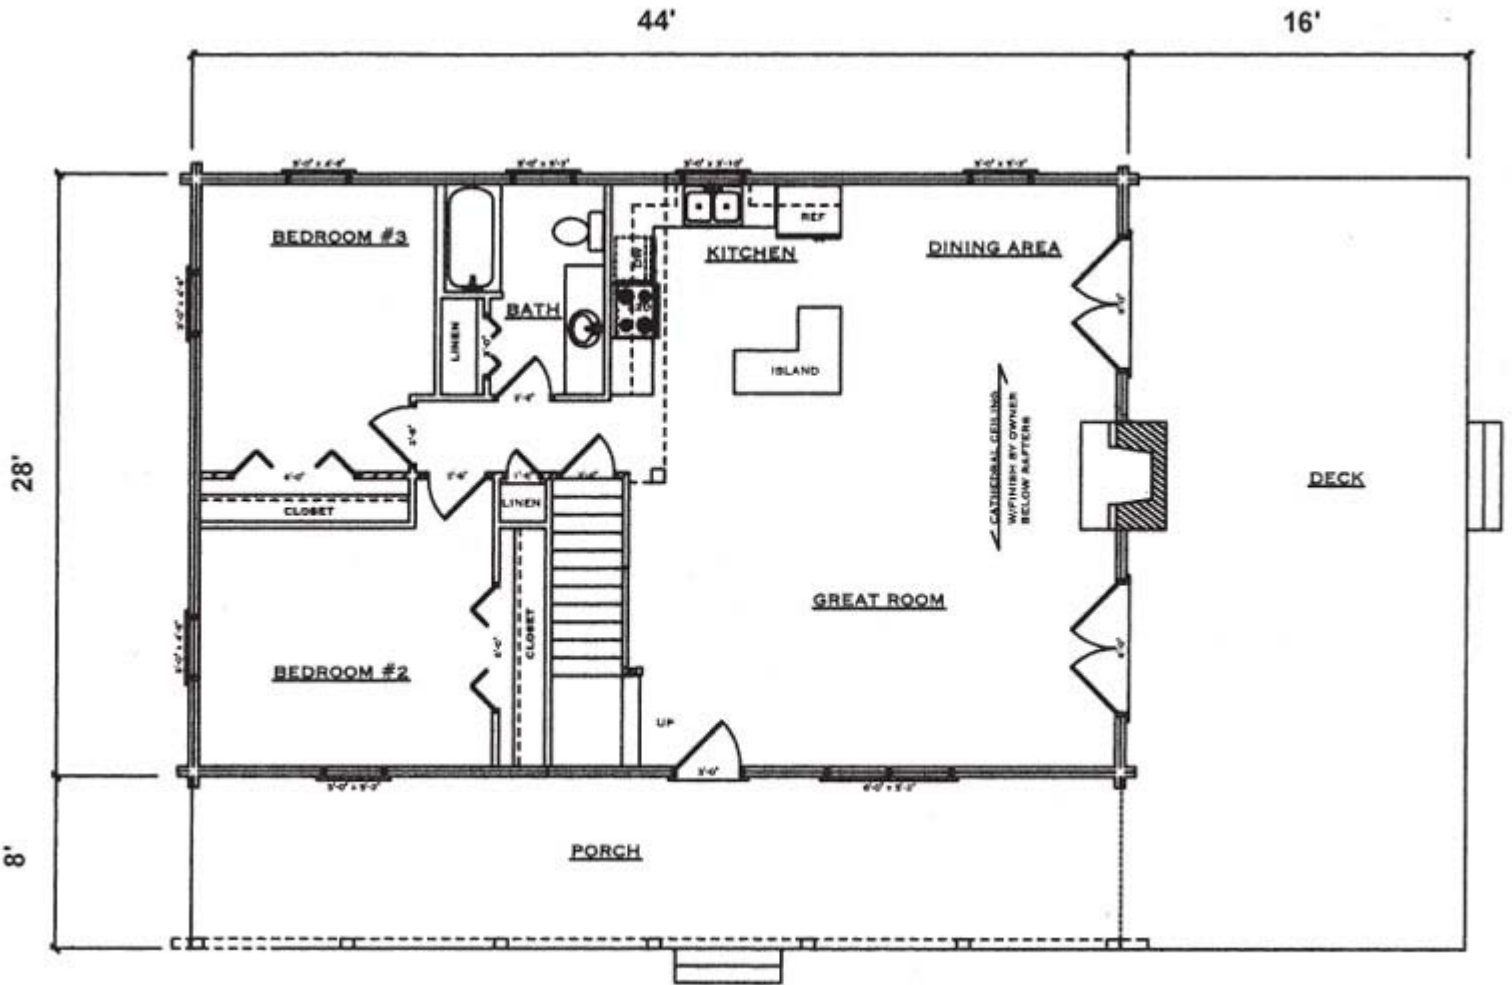

Timberline

Square Footage (Living Space)	
First Floor	1,232
Second Floor	545
Number of Beds / Baths	3 / 2
Total	1,777

Drawings are artist renderings for sales purpose only. Obtain construction drawings for actual dimensions.
COPYRIGHT, Daniel Boone Log Homes (DBLH). Any reproduction or reuse of this drawing without the express written consent of DBLH is prohibited and unlawful.

Timberline

Square Footage (Living Space)	
First Floor	1,232
Second Floor	545
Number of Beds / Baths	3 / 2
Total	1,777

COPYRIGHT, Daniel Boone Log Homes (DBLH). Any reproduction or reuse of this drawing without the express written consent of DBLH is prohibited and unlawful.