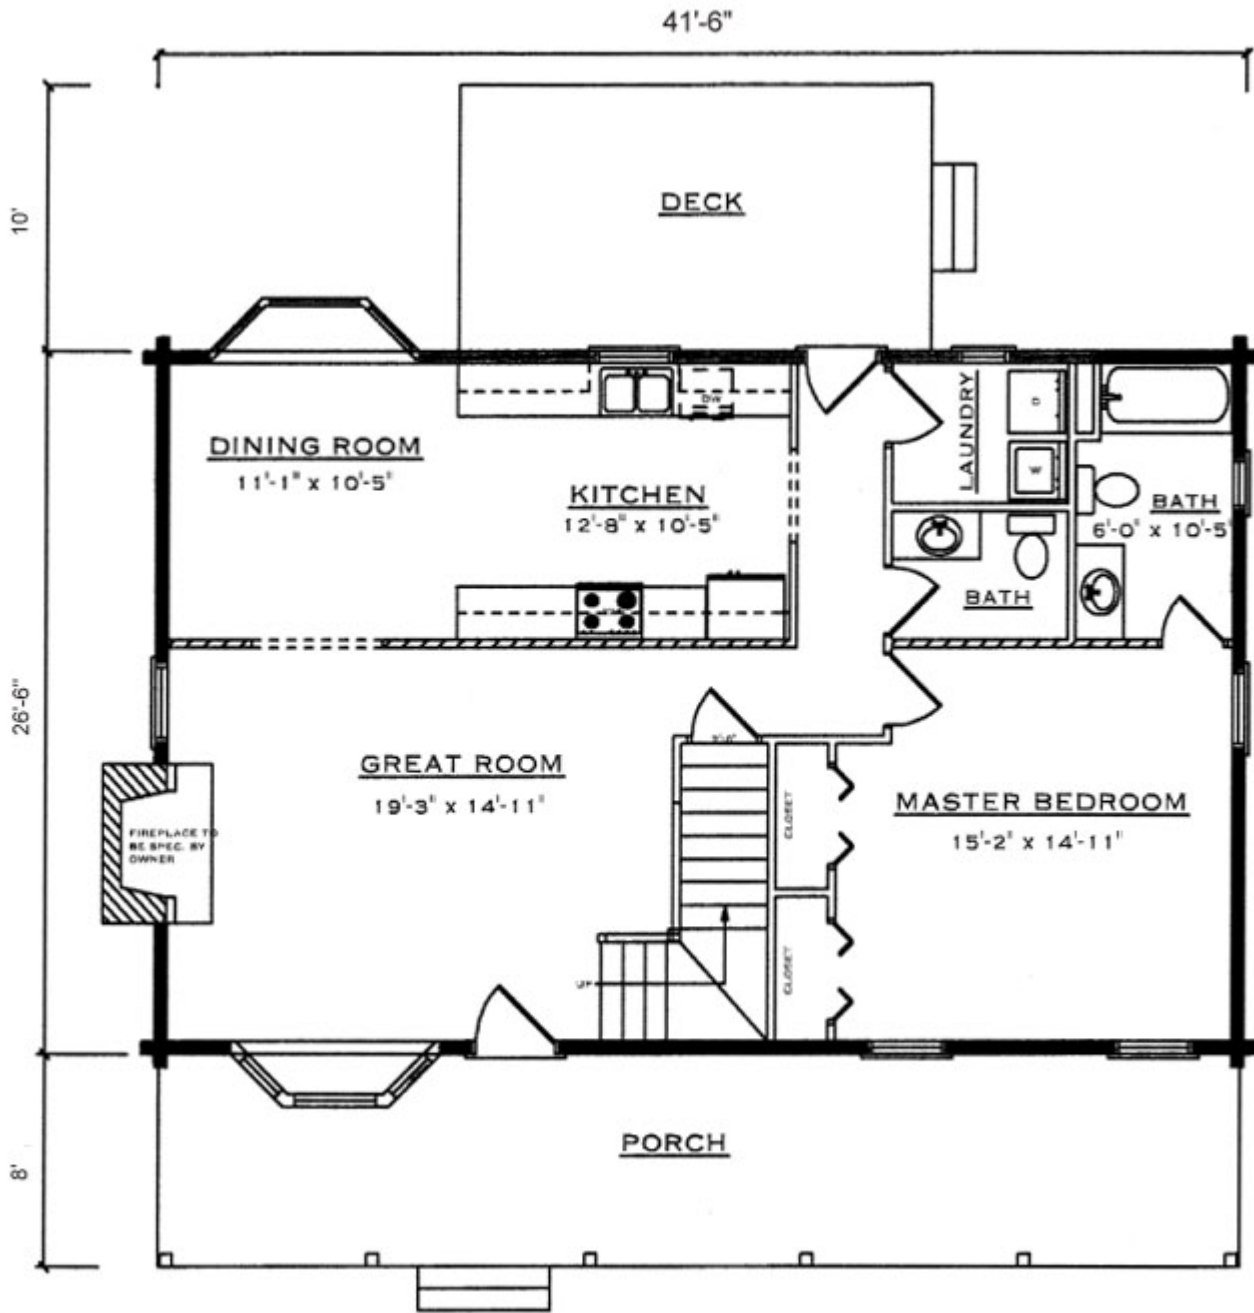

# Watauga

Square Footage (Living Space)	
First Floor	1,131
Second Floor	1,070
Number of Beds / Baths	4 / 2.5
Total	2,201

Drawings are artist renderings for sales purpose only. Obtain construction drawings for actual dimensions.  
 COPYRIGHT, Daniel Boone Log Homes (DBLH). Any reproduction or reuse of this drawing without  
 the express written consent of DBLH is prohibited and unlawful.

# Watauga

Square Footage (Living Space)	
First Floor	1,131
Second Floor	1,070
Number of Beds / Baths	4 / 2.5
Total	2,201

COPYRIGHT, Daniel Boone Log Homes (DBLH). Any reproduction or reuse of this drawing without the express written consent of DBLH is prohibited and unlawful.