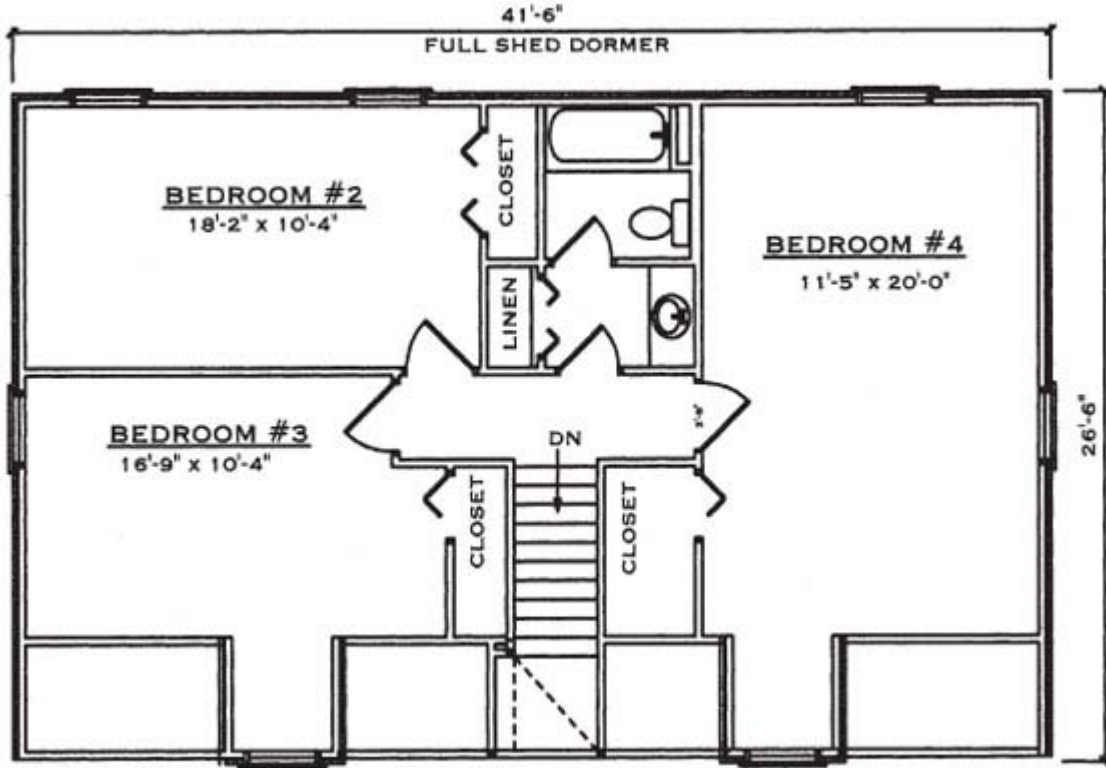

# Watauga

Square Footage (Living Space)	
First Floor	1,131
Second Floor	1,070
Number of Beds / Baths	4 / 2.5
Total	2,201

Drawings are artist renderings for sales purpose only. Obtain construction drawings for actual dimensions.  
 COPYRIGHT, Daniel Boone Log Homes (DBLH). Any reproduction or reuse of this drawing without  
 the express written consent of DBLH is prohibited and unlawful.

# Watauga

Square Footage (Living Space)	
First Floor	1,131
Second Floor	1,070
Number of Beds / Baths	4 / 2.5
Total	2,201

COPYRIGHT, Daniel Boone Log Homes (DBLH). Any reproduction or reuse of this drawing without the express written consent of DBLH is prohibited and unlawful.